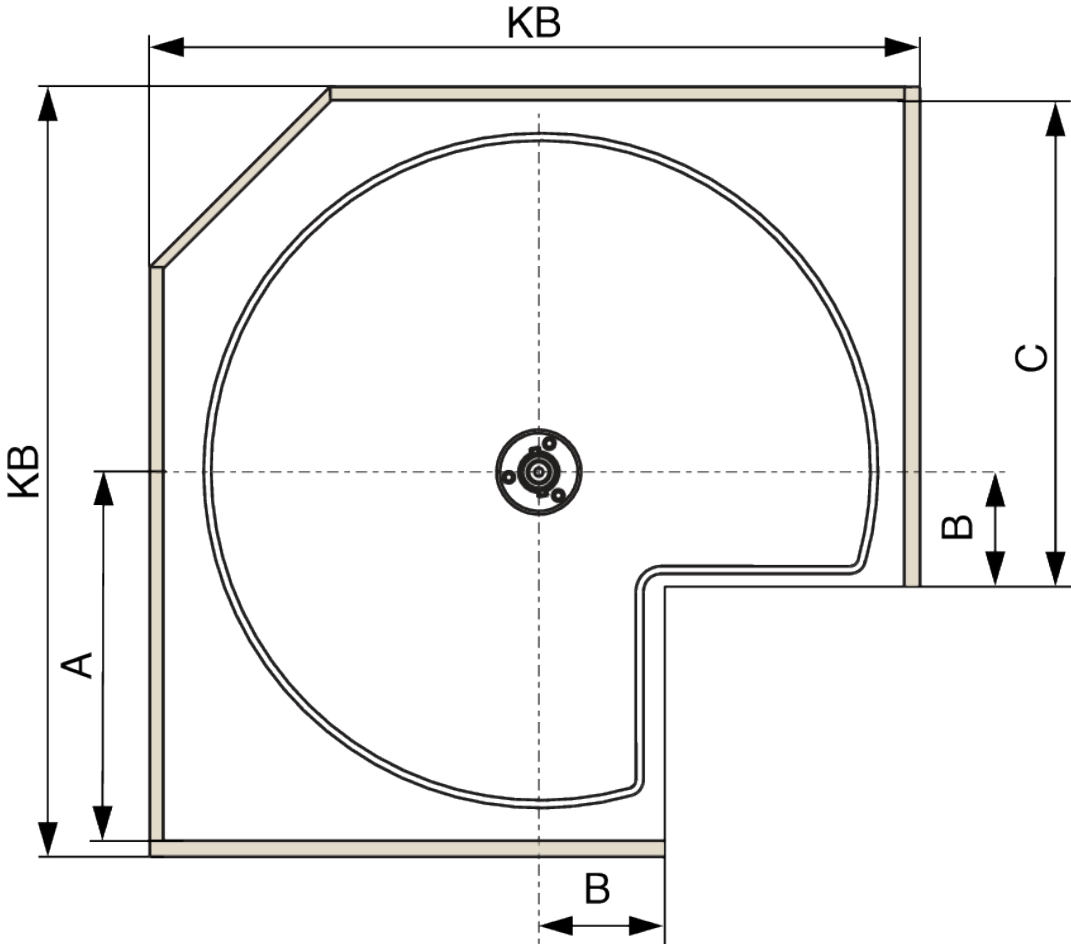

2D Drawing

KB	A	B	C
800	min 360	min 120	min 480
900	min 420	min 90	min 510