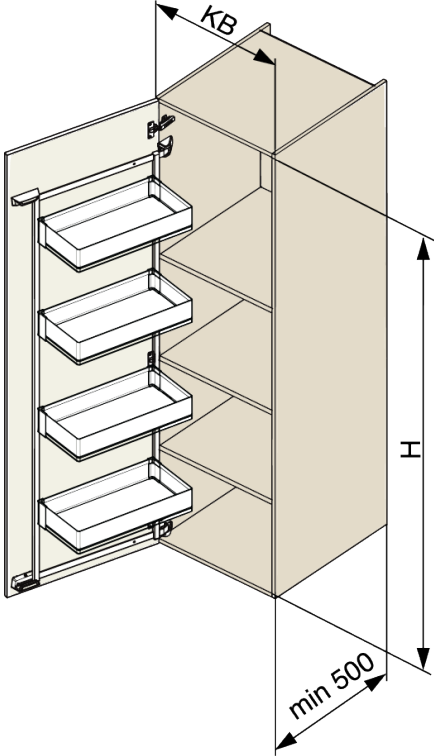

Components

Kesse TANDEM side III - anthracite frame, H600, W500
F015055

Kesse TANDEM side III - anthracite frame, H1100, W500
F015057

Kesse TANDEM side III - anthracite frame, H1700, W500
F015059

2D Drawing

KB
450
600

H
600
1100
1700

TANDEM SIDE III

TANDEM III