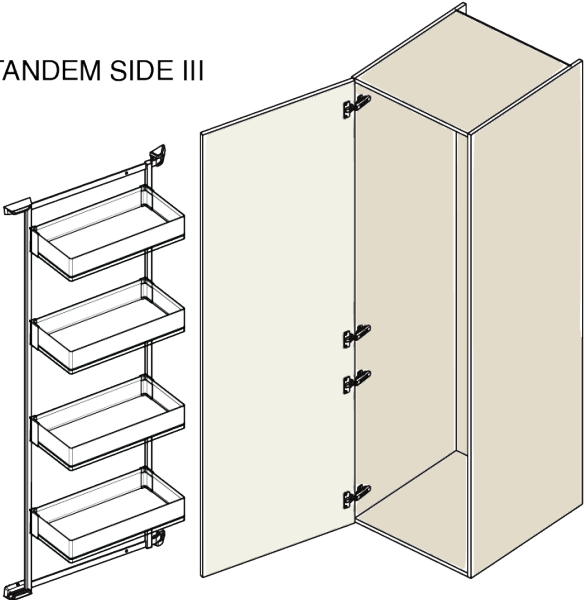

Basket for Kesse TANDEM side III, ARENA style, W500, anthracite

Parameters

Colour	Anthracite
Brand	Kesseböhmer (Kesseboehmer)
Baskets Type	ARENA style
Producer Product Designation	237080 9846
Cabinet Width	500 mm
Minimum Order Quantity	30

Components

Kesse TANDEM side III - anthracite frame, H600, W500
F015055

Kesse TANDEM side III - anthracite frame, H1100, W500
F015057

Kesse TANDEM side III - anthracite frame, H1700, W500
F015059

2D Drawing

KB
450
600

H
600
1100
1700

TANDEM SIDE III

TANDEM III